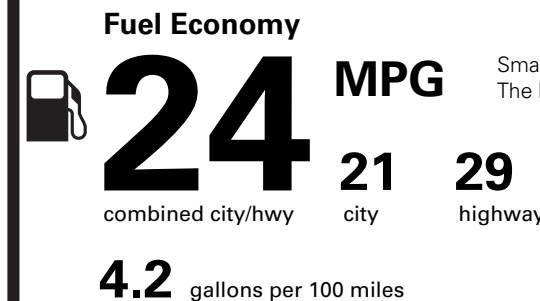

FUNCTIONAL

- 8" LCD CNTR STK TOUCHSCRN
- BLIND SPOT INFORMATION SYS
- CABIN PARTICULATE AND ODOR FILTER
- CROSS-TRAFFIC ALERT
- INTELL ACCESS W/PUSH START
- LANE-KEEPING SYSTEM
- LINCOLN CONNECT™ - 4G MODEM WITH WIFI CAPABILITY
- LINCOLN DRIVE MODES
- REAR PARKING SENSORS
- REMOTE START
- SYNC® 3

SAFETY/SECURITY

- ADVANCETRAC™ WITH RSC
- AIRBAGS - SIDE IMPACT / CURTAINS
- AIRBAGS-DRVR&PASS KNEE
- AIRBAGS-DUAL-STAGE FRONT
- AUTO HIGH BEAMS
- PASSIVE ANTI-THEFT SECURILOCK SYSTEM
- PRE-COLLISION ASSIST W/AEB
- SOS POST CRASH SYSTEM

WARRANTY

- 4YR/50K MILE WARRANTY
- 4YR/50K PICKUPDELIVERY SVC
- 6YR/70K MI POWERTRAIN WARR

INCLUDED ON THIS VEHICLE

(MSRP)

EQUIPMENT GROUP 101A

2,775.00

- CONVENIENCE PACKAGE
- VOICE-ACTIVATED NAVIGATION
- ELEMENTS PACKAGE
- HEATED/VENTILATED D/P SEATS
- HEATED REAR SEATS
- HEATED STEERING WHEEL
- RAIN SENSING WIPERS
- WINDSHIELD WIPER DE-ICER

OPTIONAL EQUIPMENT/OTHER

- 225/60R18 100V A/S BSW TIRES 160.00
- ALL-WTHR FLR LNRS W/O MATS 150.00
- 17" MINI SPARE WHEEL W/TIRE
- 18" BRT MACH ALUM WHL DK TARN

PRICE INFORMATION

BASE PRICE	$38,670.00
TOTAL OPTIONS/OTHER	3,085.00
TOTAL VEHICLE & OPTIONS/OTHER	41,755.00
DESTINATION & DELIVERY	1,195.00

EPA DOT Fuel Economy and Environment

Gasoline Vehicle

Small SUVs range from 14 to 129 MPG. The best vehicle rates 142 MPGe.

You spend $750

more in fuel costs over 5 years compared to the average new vehicle.

Annual fuel cost $1,450